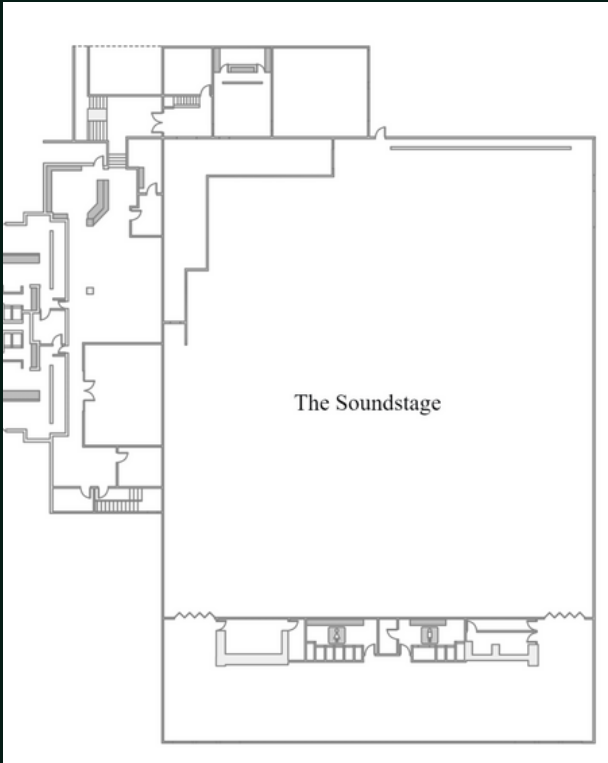

THE SOUNDSTAGE SPECS

- MAX CAPACITY OF 1,500 PEOPLE
- FULL AVL SUPPORT
- SOUND TREATED STUDIO & LOBBY
- 55 X 36 X 16 CYC WALL
- LOAD-IN DIRECTLY TO THE SPACE
- SCISSOR LIFT ACCESS
- HVAC, 240 TONS, COMPUTER CONTROLLER
- 2400 SQ FT PROP SHOP

LIGHTING SPECS

- ETC DIMMER SYSTEM W/ 480 2.4K & 96 6K DIMMERS
- 24-DESISTI BOTTICELL 4000W SPOTLIGHTS
- 160-SOURCE FOUR PARNELL FOCUSING FIXTURES
- 100-SOURCE FOUR HALF HAT 6U2033 TUBES
- 16-SOURCE FOUR 50U2032 ELLIPSOIDAL
- 16-SOURCE FOUR 36U2032 ELLIPSOIDAL
- 16-SOURCE FOUR 26U2032 ELLIPSOIDAL
- 24-ARRI 7U2033 1K
- 36-ARRI 10U2033 2K
- ARRI 12U2033 5K