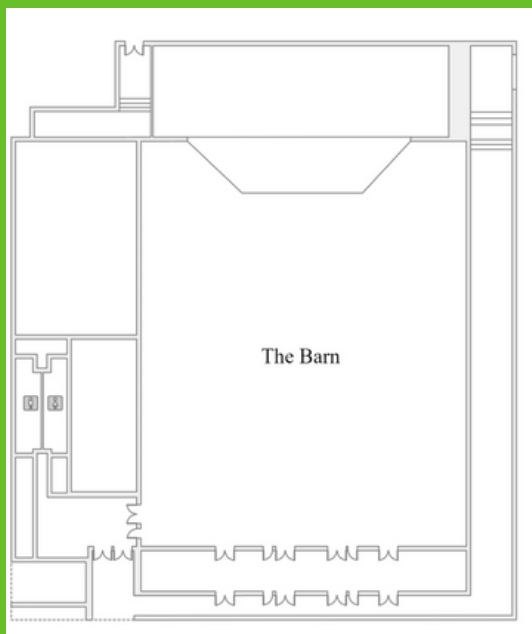

THE BARN

SPECS

- 20,000 SQ FT
- 2,600 CAPACITY
- FULL AUDIO
- FULL STAGE LIGHTING
- LIVESTREAM SUPPORT
- LARGE PROJECTION SCREEN (24' WIDE)
- SIDE AND BACKSTAGE SPACE